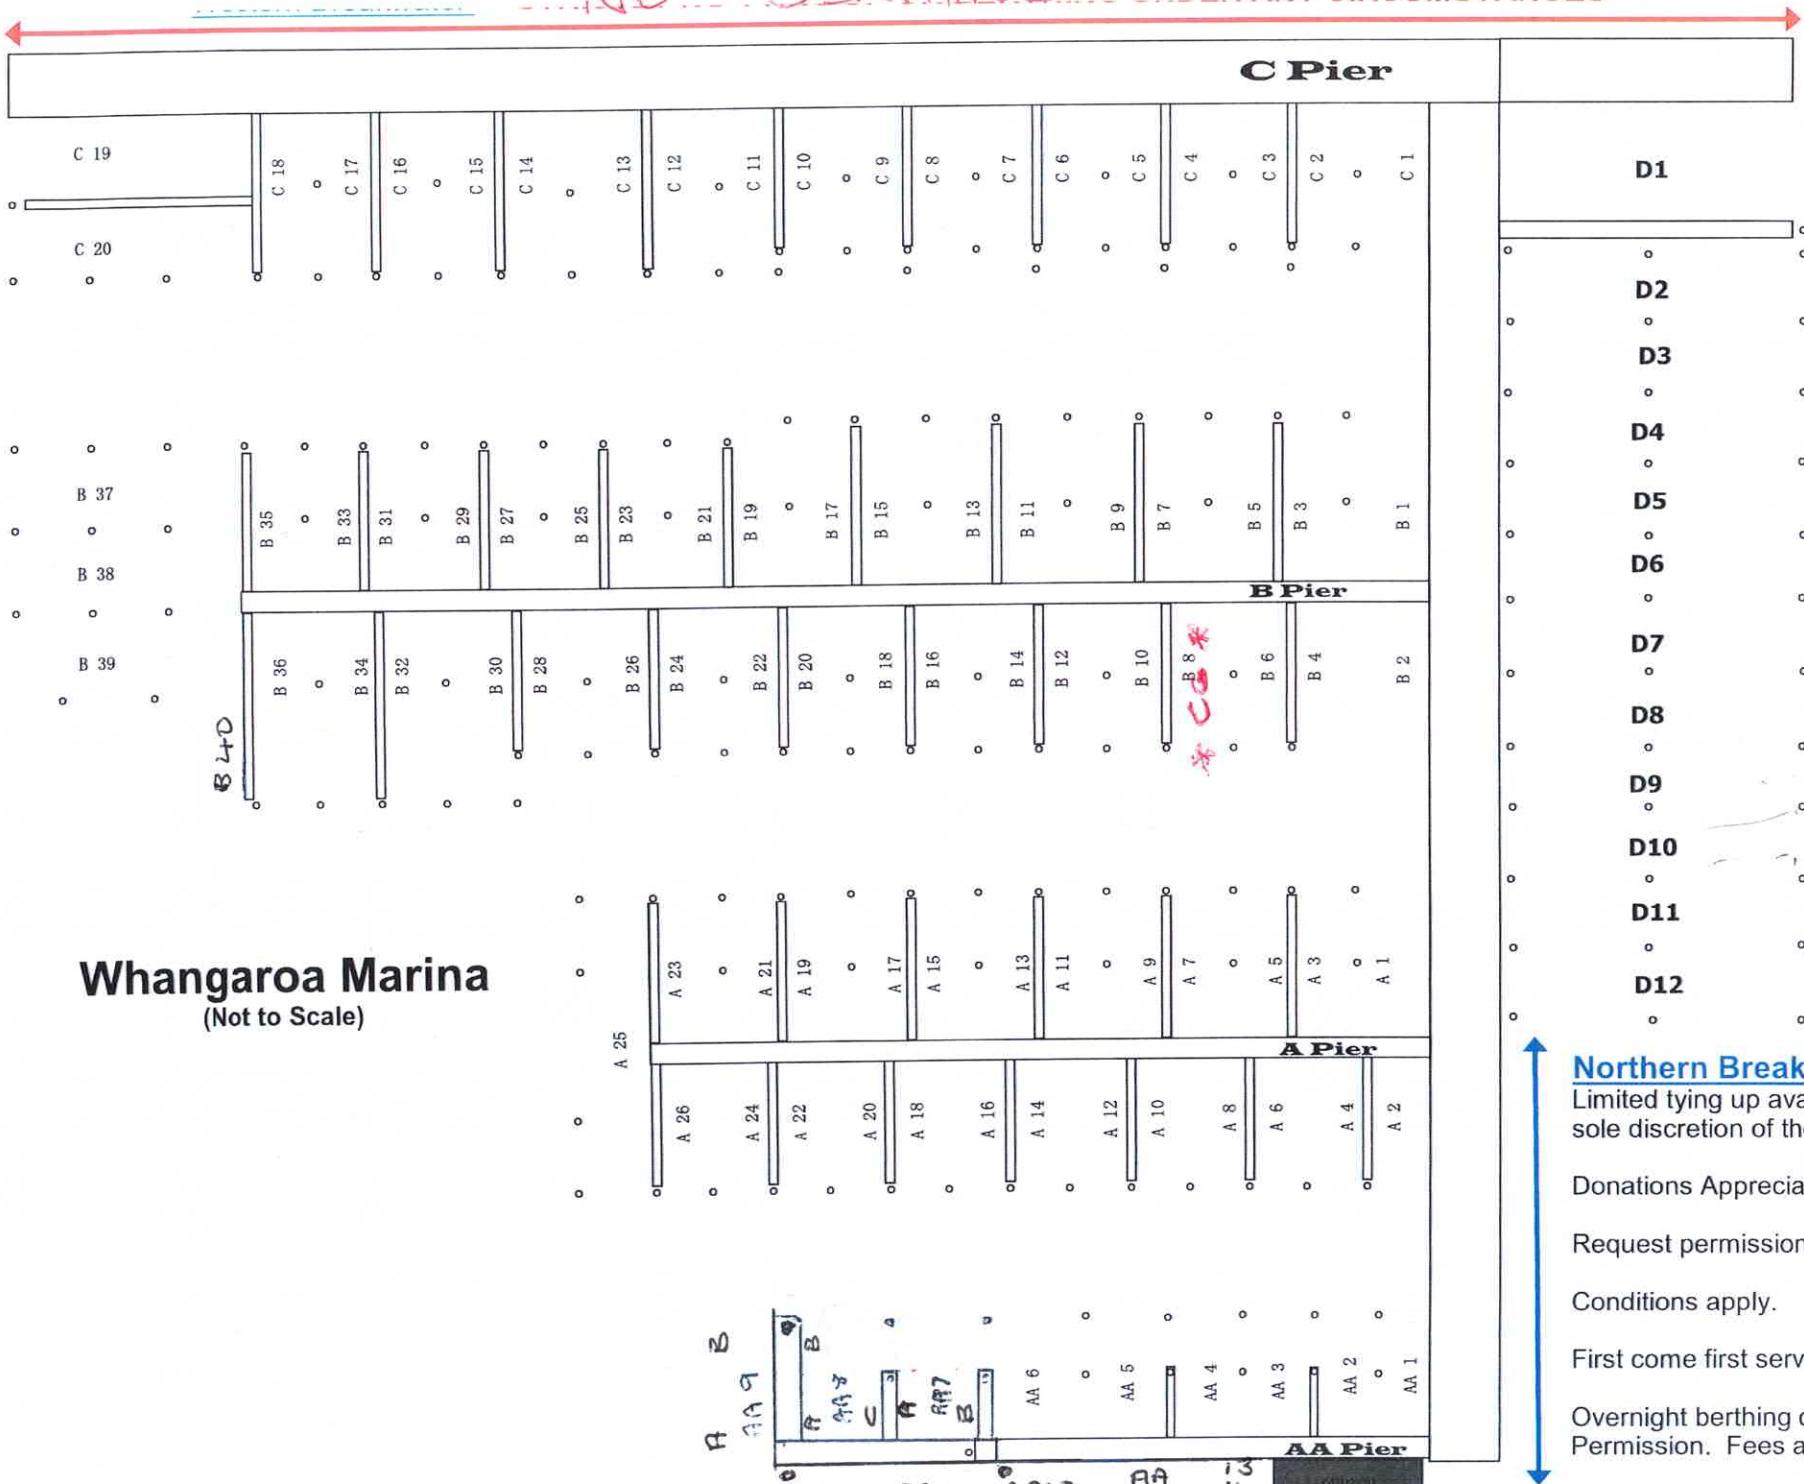

NO. BERTHING

Whangaroa Marina
(Not to Scale)

Northern Breakwater
 Limited tying up available at sole discretion of the Marina.

Donations Appreciated

Request permission.

Conditions apply.

First come first served basis.

Overnight berthing only with Permission. Fees apply.