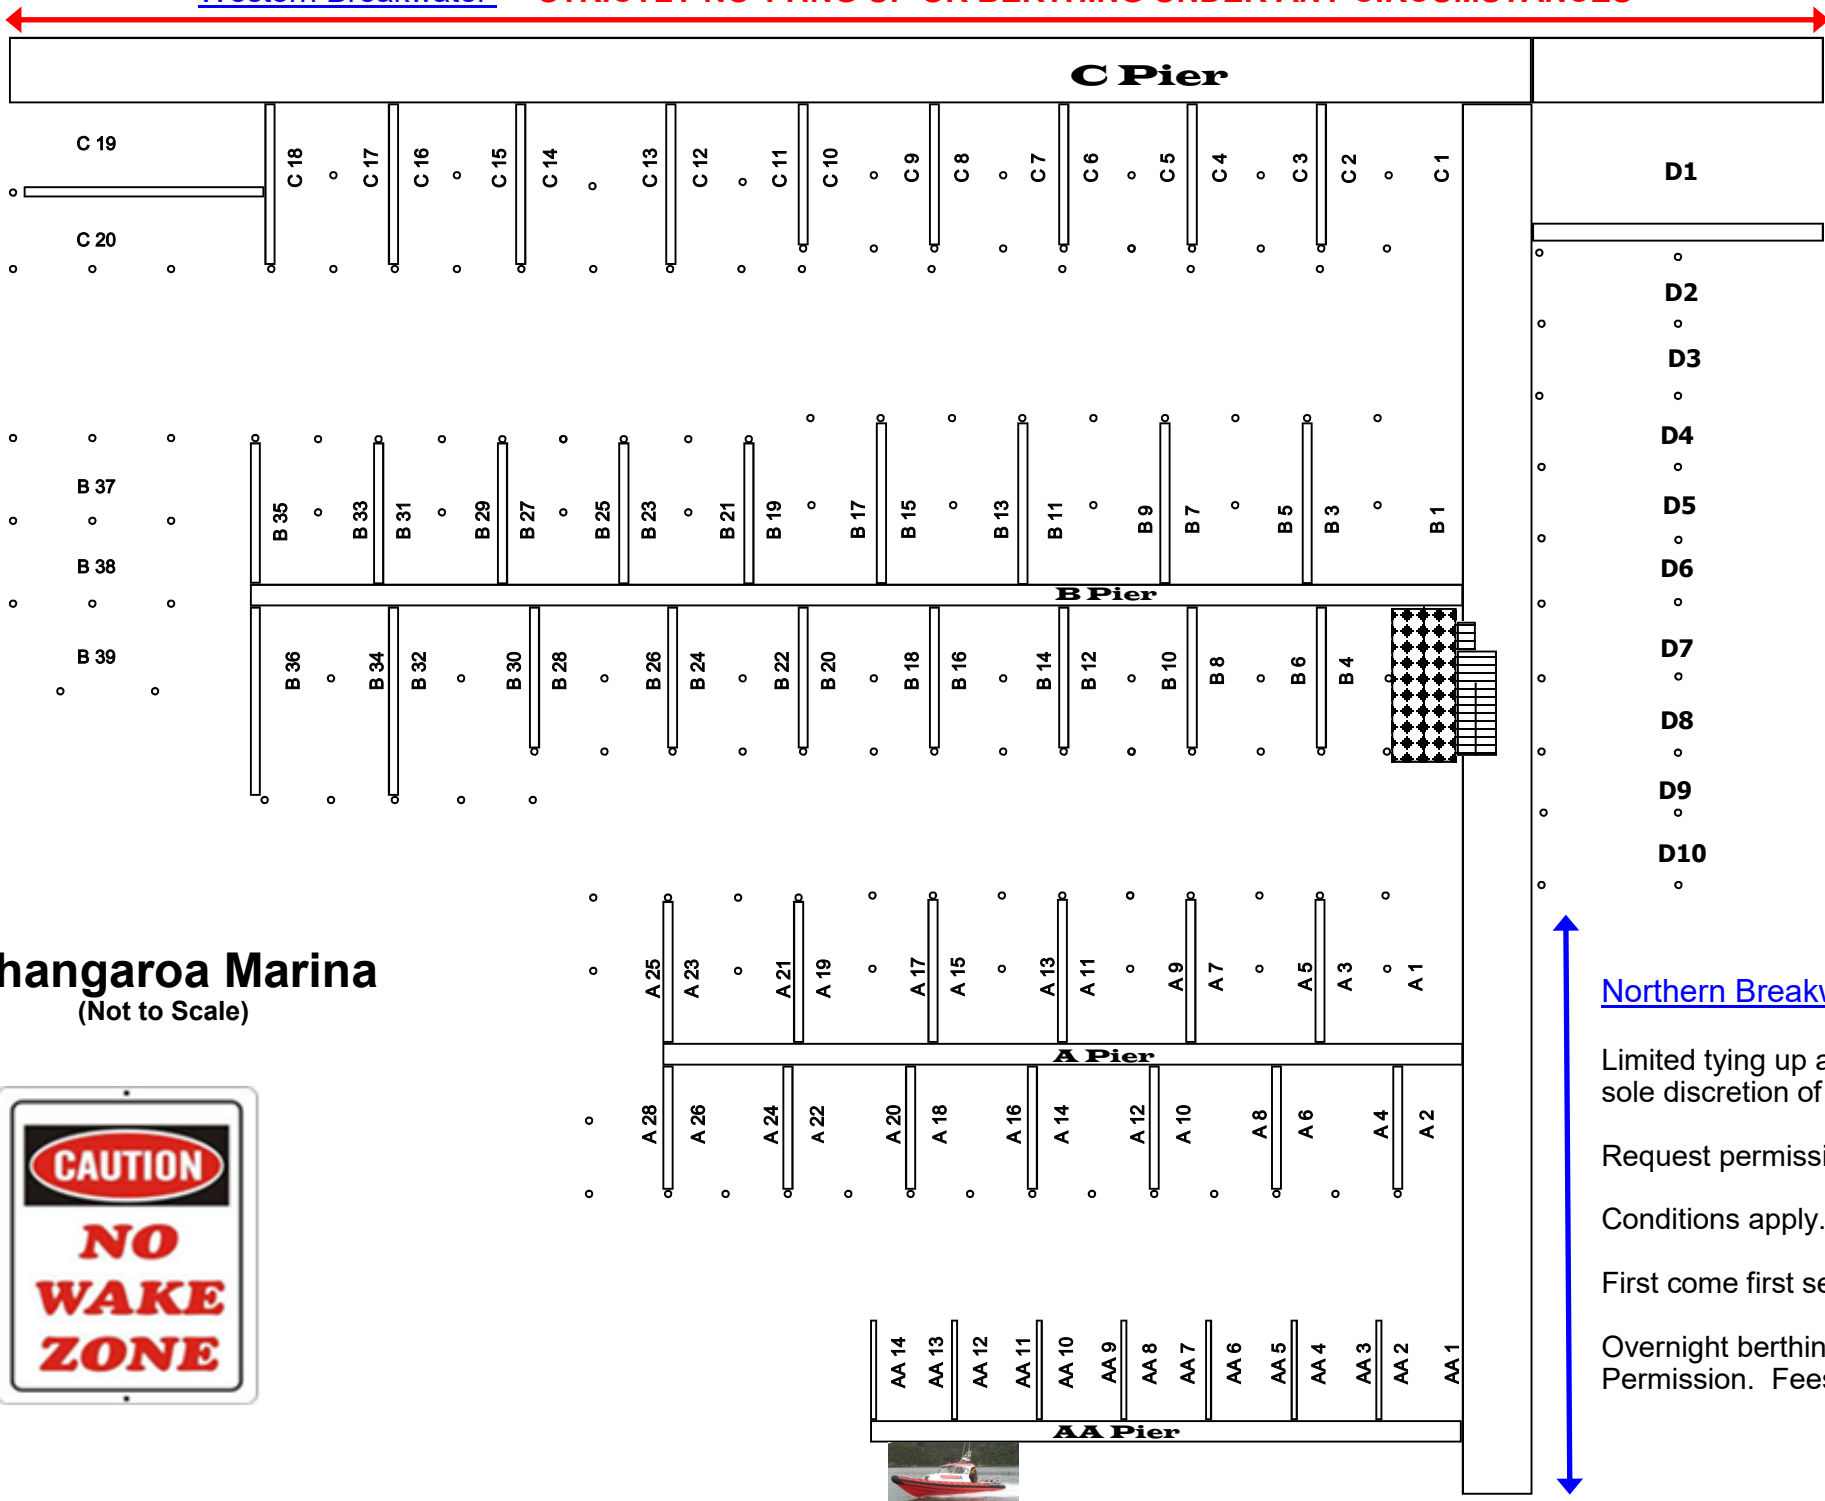

Western Breakwater — **STRICTLY NO TYING UP OR BERTHING UNDER ANY CIRCUMSTANCES**

Whangaroa Marina
(Not to Scale)

Northern Breakwater

Limited tying up available at sole discretion of the Marina.

Request permission.

Conditions apply.

First come first served basis.

Overnight berthing only with Permission. Fees apply.